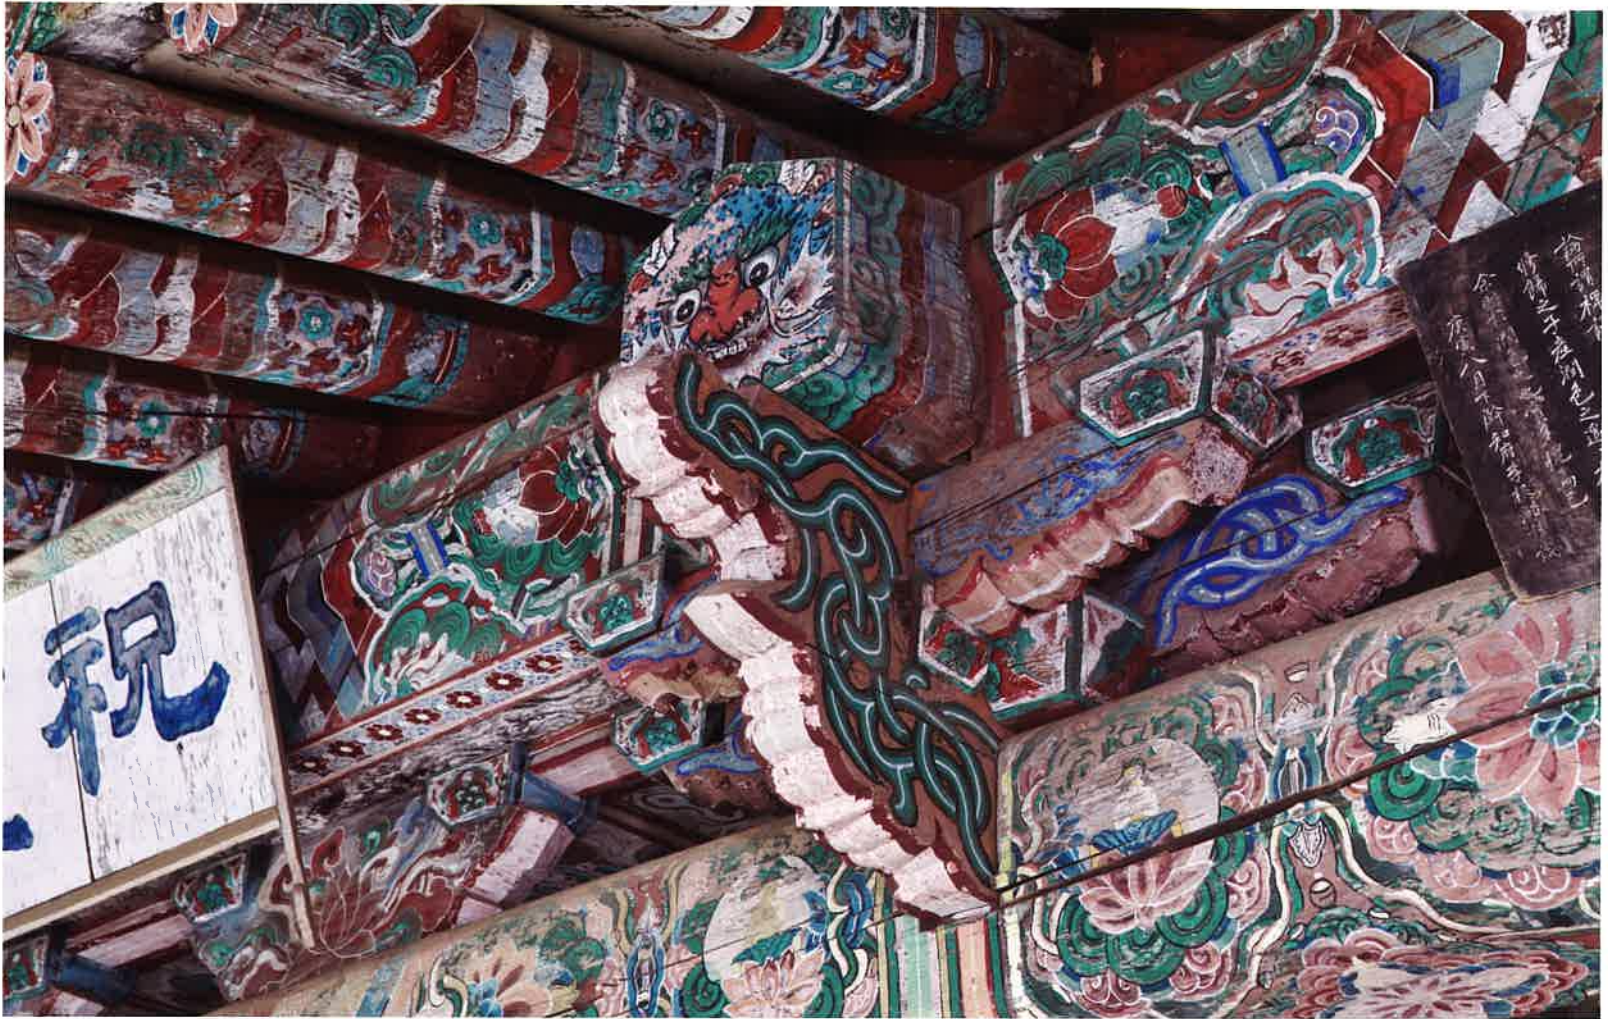

축성전 앞면 공포 / 祝聖殿 前面 拱包 / front brackets, Ch'uksöngjön hall